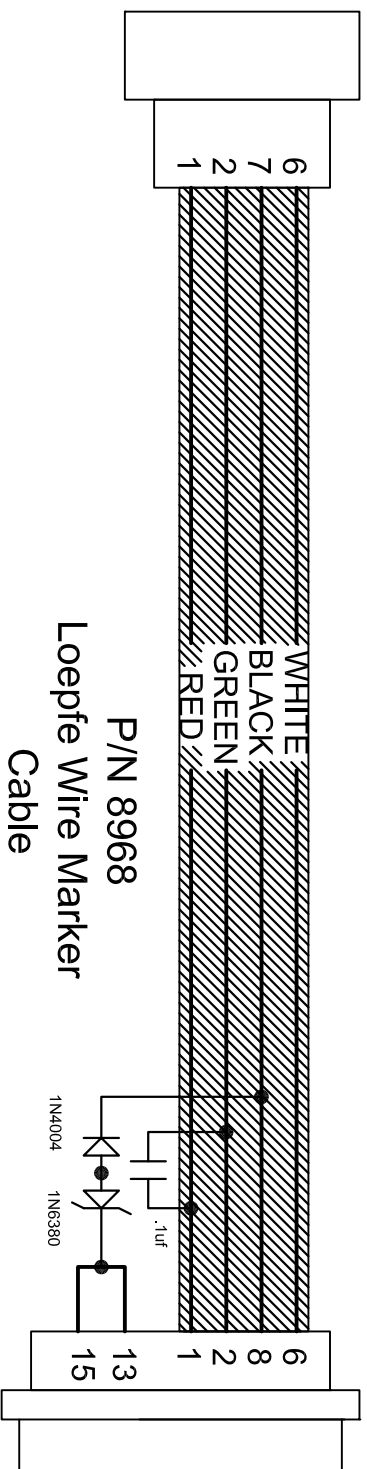

Connector  
AMP P/N 206434-1

P/N 8968  
Loepfe Wire Marker  
Cable

Connector  
15 Pin "D-Sub"  
male